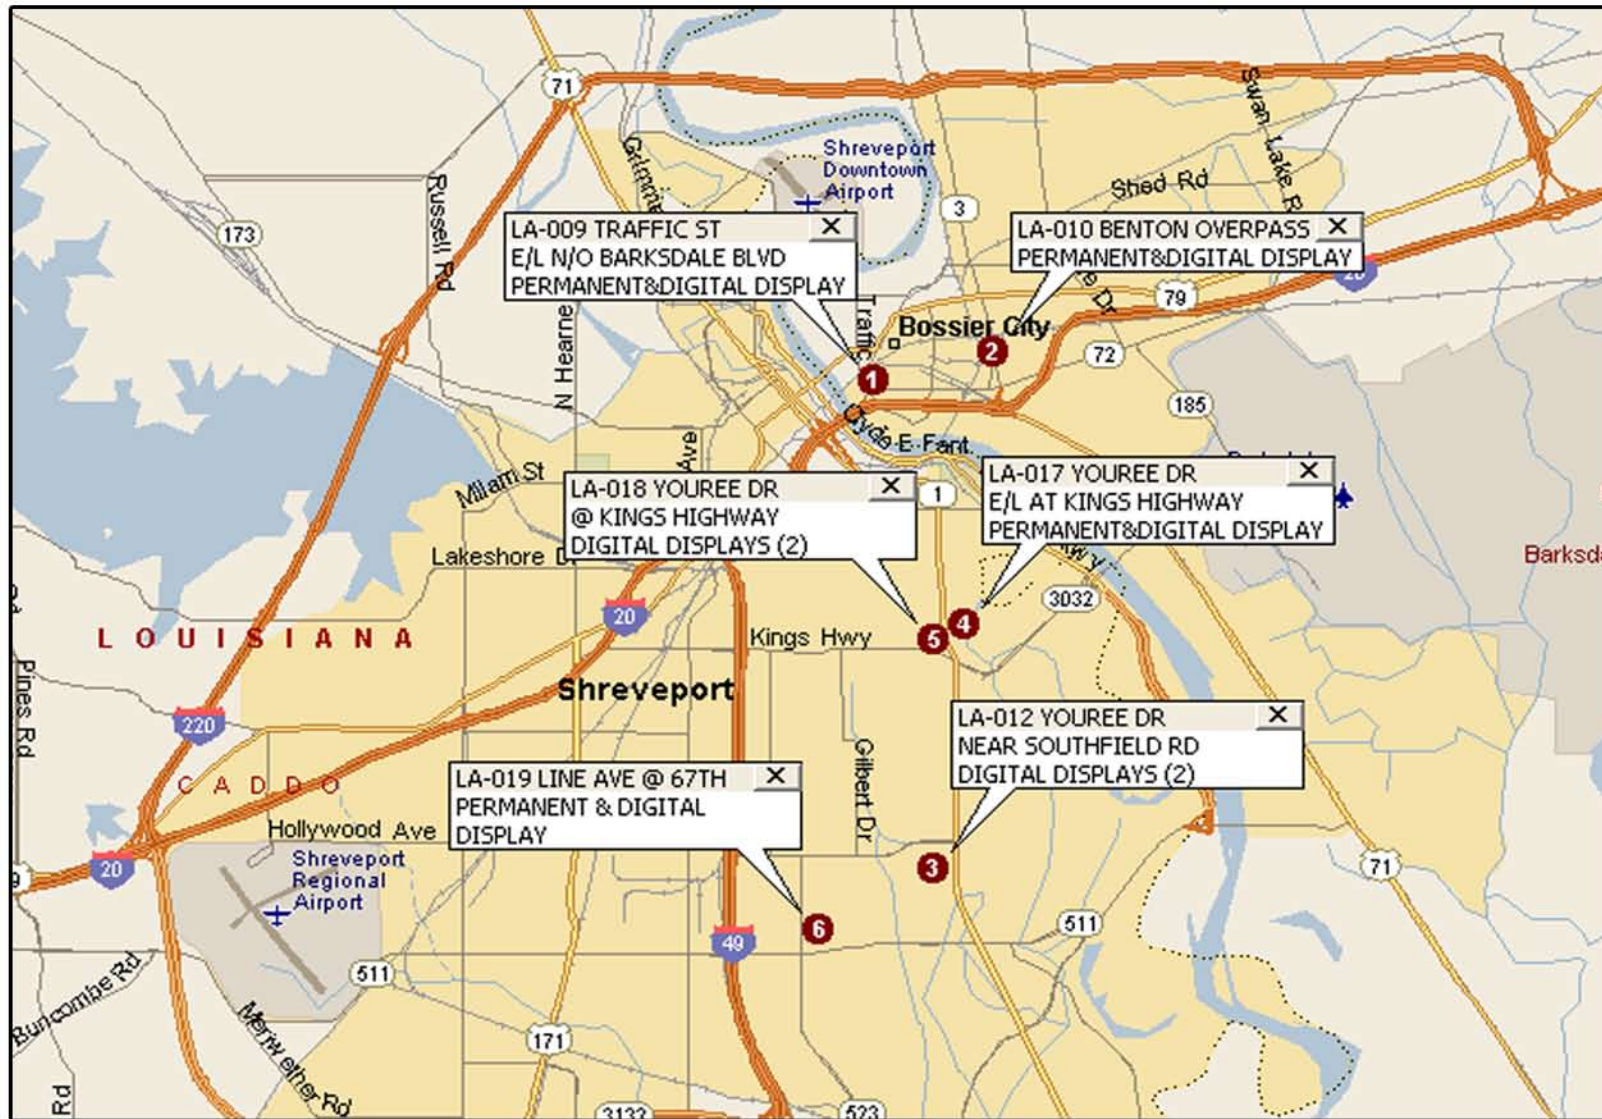

Shreveport/Bossier City Locations **ACE ♦ OUTDOOR.NET**

www.aceoutdoor.net ♦ 4830 Line Ave. # 194 Shreveport, LA 71106
Phone (318) 900-SIGN acebillboards@gmail.com

ACE ♦ OUTDOOR

MEANS BUSINESS